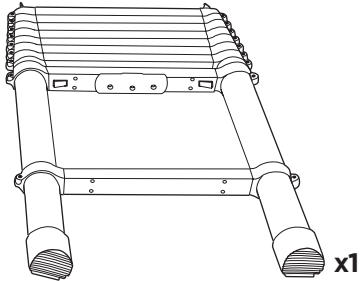

# ➤ Instructions

**Thule Tepui Explorer Autana 3**

**Thule Tepui Explorer Autana 4**

**Thule Tepui Ruggedized Autana 3**

901400, 901401, 901402, 901500, 901450, 901451

13 mm

13 mm

**Adapter** Thule Xsporter & Thule TracRac bar Xadapt 14

DO NOT use Tepui tents on factory installed crossbars.

 **Min 33.5"/85 cm**  
 **Min 30.7"/78 cm**

 **THULE SquareBar Evo Max 50"/127 cm**

1

2

3

**i**

**4**