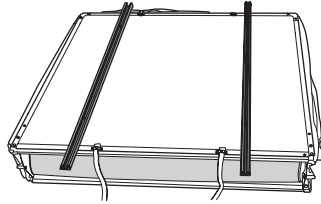

DO NOT use Tepui tents on factory installed crossbars.

 **Min 33.5"/85 cm**  
 **Min 30.7"/78 cm**

 **THULE SquareBar Evo Max 50"/127 cm**

1

2

3

**i**

**4**