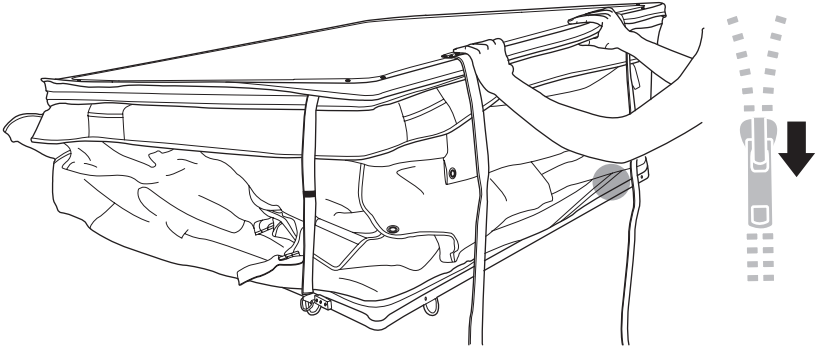

DO NOT use Tepui tents on factory installed crossbars.

 **Min 33.5"/85 cm**  
 **Min 30.7"/78 cm**

 **THULE SquareBar Evo Max 50"/127 cm**

1

2

3

**i**

**4**