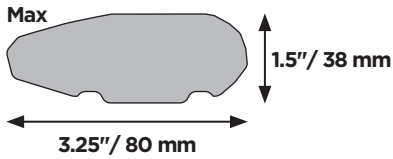

# ➤ Instructions

**Thule Tepui Explorer Autana 3**

**Thule Tepui Explorer Autana 4**

**Thule Tepui Ruggedized Autana 3**

901400, 901401, 901402, 901500, 901450, 901451

13 mm

13 mm

**Adapter** Thule Xsporter & Thule TracRac bar Xadapt 14

DO NOT use Tepui tents on factory installed crossbars.

 **Min 33.5"/85 cm**  
 **Min 30.7"/78 cm**

 **THULE SquareBar Evo Max 50"/127 cm**

1

2

3

**i**

**4**