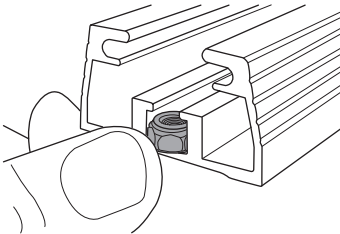

4

10 mm

x2

x4/6