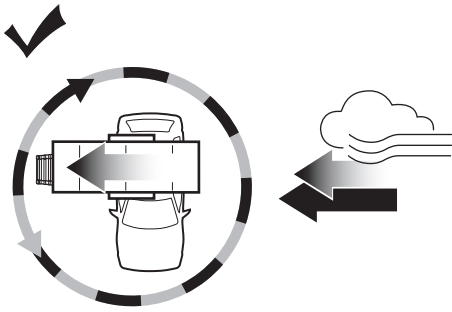

DO NOT use Tepui tents on factory installed crossbars.

 **Min 33.5"/85 cm**  
 **Min 30.7"/78 cm**

 **THULE SquareBar Evo Max 50"/127 cm**

1

2

3

**i**

**4**