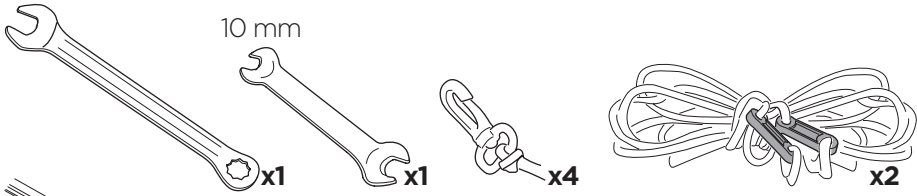

# ➤ Instructions

**Thule Tepui Explorer Autana 3**

**Thule Tepui Explorer Autana 4**

**Thule Tepui Ruggedized Autana 3**

901400, 901401, 901402, 901500, 901450, 901451

13 mm

13 mm

**Adapter** Thule Xsporter & Thule TracRac bar Xadapt 14

DO NOT use Tepui tents on factory installed crossbars.

 **Min 33.5"/85 cm**  
 **Min 30.7"/78 cm**

 **THULE SquareBar Evo Max 50"/127 cm**

1

2

3

**i**

**4**