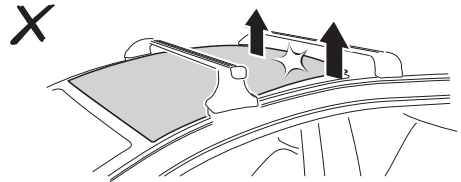

DO NOT use Tepui tents on factory installed crossbars.

 **Min 33.5"/85 cm**  
 **Min 30.7"/78 cm**

 **THULE SquareBar Evo Max 50"/127 cm**

1

2

3

**i**

**4**