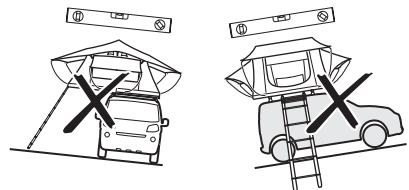

DO NOT use Tepui tents on factory installed crossbars.

 **Min 33.5"/85 cm**  
 **Min 30.7"/78 cm**

 **THULE SquareBar Evo Max 50"/127 cm**

1

2

3

**i**

**4**