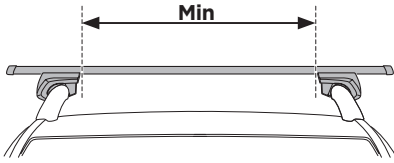

# ➤ Instructions

**Thule Tepui Explorer Autana 3**

**Thule Tepui Explorer Autana 4**

**Thule Tepui Ruggedized Autana 3**

901400, 901401, 901402, 901500, 901450, 901451

13 mm

13 mm

**Adapter** Thule Xsporter & Thule TracRac bar Xadapt 14

DO NOT use Tepui tents on factory installed crossbars.

 **Min 33.5"/85 cm**  
 **Min 30.7"/78 cm**

 **THULE SquareBar Evo Max 50"/127 cm**

1

2

3

**i**

**4**