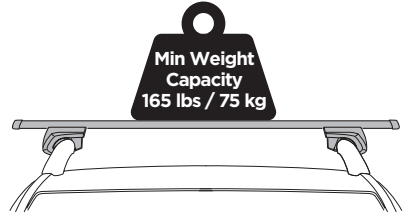

DO NOT use Tepui tents on factory installed crossbars.

 **Min 33.5"/85 cm**  
 **Min 30.7"/78 cm**

 **THULE SquareBar Evo Max 50"/127 cm**

1

2

3

**i**

**4**