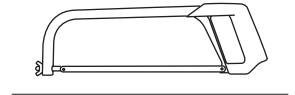

DO NOT use Tepui tents on factory installed crossbars.

 **Min 33.5"/85 cm**  
 **Min 30.7"/78 cm**

 **THULE SquareBar Evo Max 50"/127 cm**

1

2

3

**i**

**4**

10 mm

x2

x4/6

5

A

B

i

6