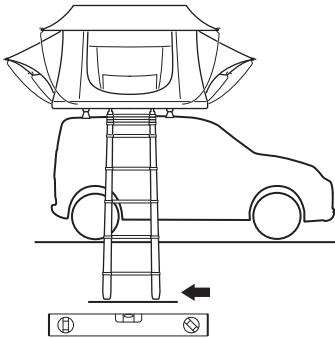

DO NOT use Tepui tents on factory installed crossbars.

 **Min 33.5"/85 cm**  
 **Min 30.7"/78 cm**

 **THULE SquareBar Evo Max 50"/127 cm**

1

2

3

**i**

**4**