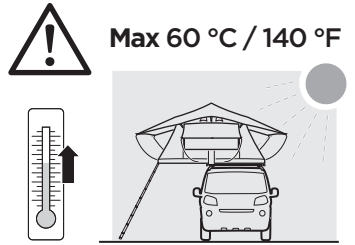

DO NOT use Tepui tents on factory installed crossbars.

 **Min 33.5"/85 cm**  
 **Min 30.7"/78 cm**

 **THULE SquareBar Evo Max 50"/127 cm**

1

2

3

**i**

**4**