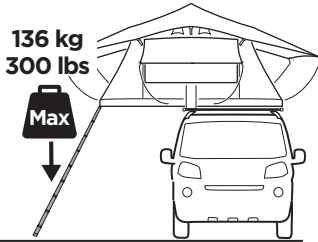

DO NOT use Tepui tents on factory installed crossbars.

 **Min 33.5"/85 cm**  
 **Min 30.7"/78 cm**

 **THULE SquareBar Evo Max 50"/127 cm**

1

2

3

**i**

**4**