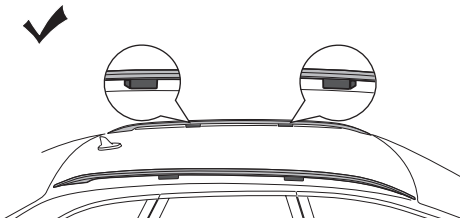

DO NOT use Tepui tents on factory installed crossbars.

 **Min 33.5"/85 cm**  
 **Min 30.7"/78 cm**

 **THULE SquareBar Evo Max 50"/127 cm**

1

2

3

**i**

**4**