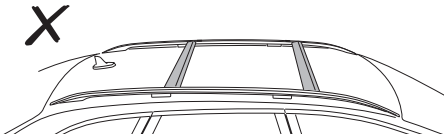

DO NOT use Tepui tents on factory installed crossbars.

 **Min 33.5"/85 cm**  
 **Min 30.7"/78 cm**

 **THULE SquareBar Evo Max 50"/127 cm**

1

2

3

**i**

**4**