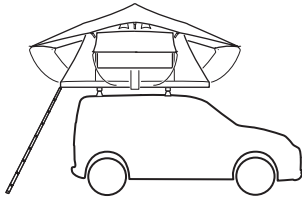

DO NOT use Tepui tents on factory installed crossbars.

 **Min 33.5"/85 cm**  
 **Min 30.7"/78 cm**

 **THULE SquareBar Evo Max 50"/127 cm**

1

2

3

**i**

**4**