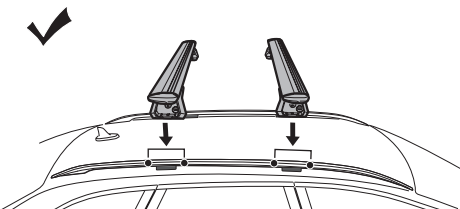

DO NOT use Tepui tents on factory installed crossbars.

 **Min 33.5"/85 cm**  
 **Min 30.7"/78 cm**

 **THULE SquareBar Evo Max 50"/127 cm**

1

2

3

**i**

**4**