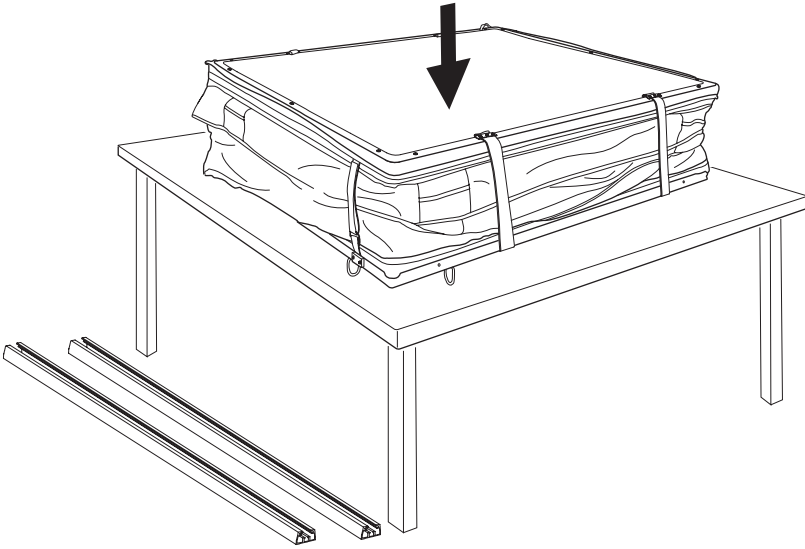

DO NOT use Tepui tents on factory installed crossbars.

 **Min 33.5"/85 cm**  
 **Min 30.7"/78 cm**

 **THULE SquareBar Evo Max 50"/127 cm**

1

2

3

**i**

**4**