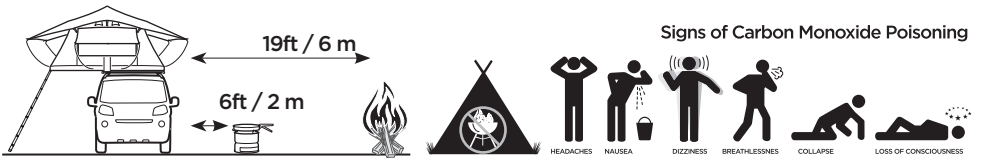

DO NOT use Tepui tents on factory installed crossbars.

 **Min 33.5"/85 cm**  
 **Min 30.7"/78 cm**

 **THULE SquareBar Evo Max 50"/127 cm**

1

2

3

**i**

**4**