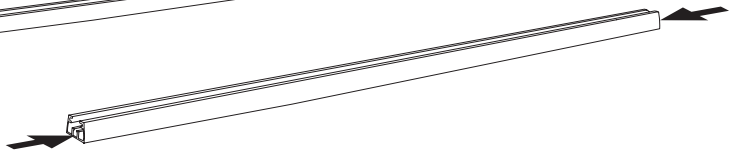

4

10 mm

x2

x4/6