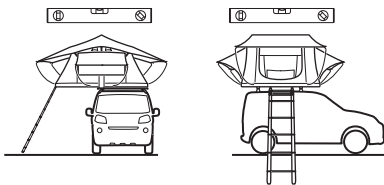

DO NOT use Tepui tents on factory installed crossbars.

 **Min 33.5"/85 cm**  
 **Min 30.7"/78 cm**

 **THULE SquareBar Evo Max 50"/127 cm**

1

2

3

**i**

**4**