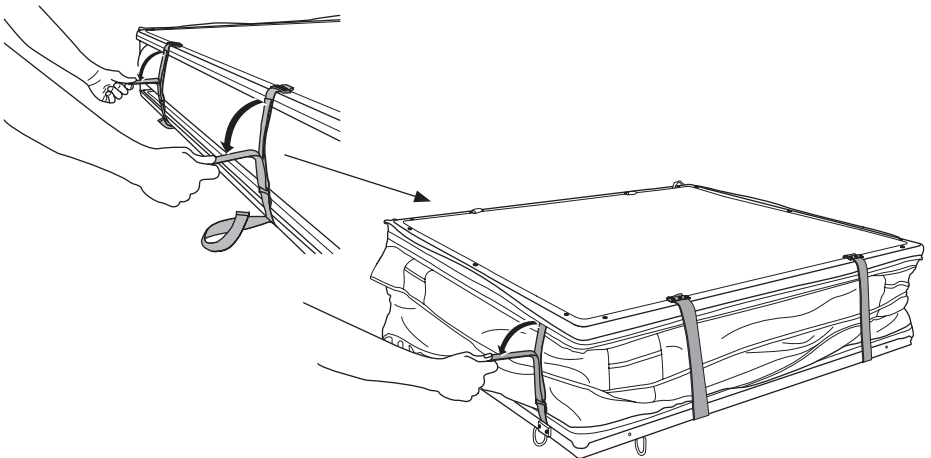

DO NOT use Tepui tents on factory installed crossbars.

 **Min 33.5"/85 cm**  
 **Min 30.7"/78 cm**

 **THULE SquareBar Evo Max 50"/127 cm**

1

2

3

**i**

**4**