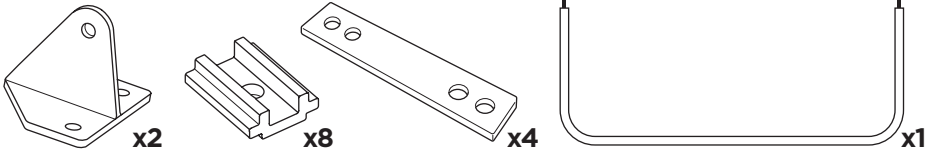

# ➤ Instructions

**Thule Tepui Explorer Autana 3**

**Thule Tepui Explorer Autana 4**

**Thule Tepui Ruggedized Autana 3**

901400, 901401, 901402, 901500, 901450, 901451

13 mm

13 mm

**Adapter** Thule Xsporter & Thule TracRac bar Xadapt 14

DO NOT use Tepui tents on factory installed crossbars.

 **Min 33.5"/85 cm**  
 **Min 30.7"/78 cm**

 **THULE SquareBar Evo Max 50"/127 cm**

1

2

3

**i**

**4**