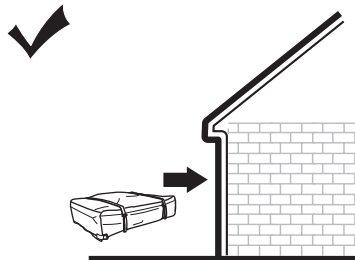

DO NOT use Tepui tents on factory installed crossbars.

 **Min 33.5"/85 cm**  
 **Min 30.7"/78 cm**

 **THULE SquareBar Evo Max 50"/127 cm**

1

2

3

**i**

**4**