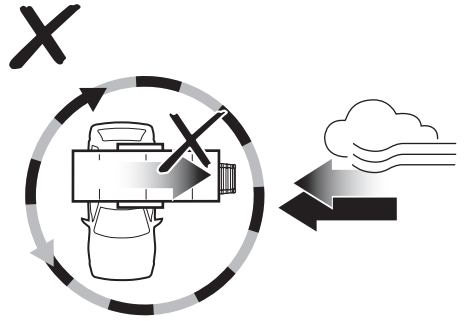

DO NOT use Tepui tents on factory installed crossbars.

 **Min 33.5"/85 cm**  
 **Min 30.7"/78 cm**

 **THULE SquareBar Evo Max 50"/127 cm**

1

2

3

**i**

**4**