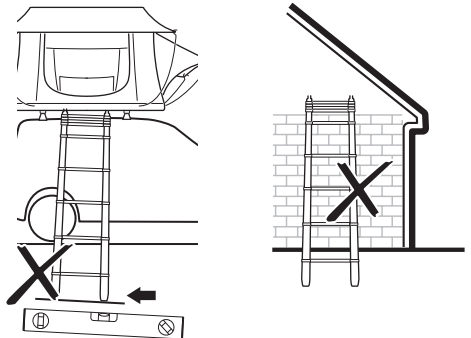

DO NOT use Tepui tents on factory installed crossbars.

 **Min 33.5"/85 cm**  
 **Min 30.7"/78 cm**

 **THULE SquareBar Evo Max 50"/127 cm**

1

2

3

**i**

**4**