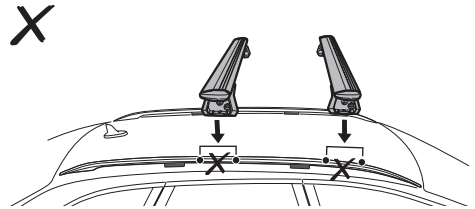

DO NOT use Tepui tents on factory installed crossbars.

 **Min 33.5"/85 cm**  
 **Min 30.7"/78 cm**

 **THULE SquareBar Evo Max 50"/127 cm**

1

2

3

**i**

**4**