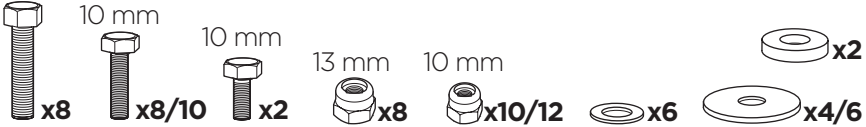

# ➤ Instructions

**Thule Tepui Explorer Autana 3**

**Thule Tepui Explorer Autana 4**

**Thule Tepui Ruggedized Autana 3**

901400, 901401, 901402, 901500, 901450, 901451

13 mm

13 mm

**Adapter** Thule Xsporter & Thule TracRac bar Xadapt 14

DO NOT use Tepui tents on factory installed crossbars.

 **Min 33.5"/85 cm**  
 **Min 30.7"/78 cm**

 **THULE SquareBar Evo Max 50"/127 cm**

1

2

3

**i**

**4**