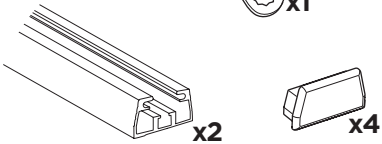

# ➤ Instructions

**Thule Tepui Explorer Autana 3**

**Thule Tepui Explorer Autana 4**

**Thule Tepui Ruggedized Autana 3**

901400, 901401, 901402, 901500, 901450, 901451

13 mm

13 mm

**Adapter** Thule Xsporter & Thule TracRac bar Xadapt 14

DO NOT use Tepui tents on factory installed crossbars.

 **Min 33.5"/85 cm**  
 **Min 30.7"/78 cm**

 **THULE SquareBar Evo Max 50"/127 cm**

1

2

3

**i**

**4**